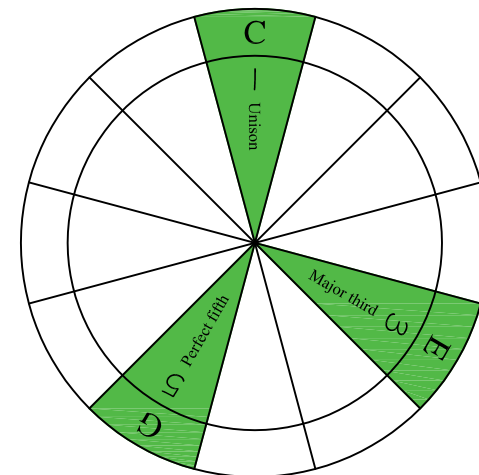

ENTIRE FINGERBOARD NOTE NAMES

ENTIRE FINGERBOARD NOTE NAMES

C
 major arpeggio
BAGED
 octaves
 (box shapes)

C major arpeggio SEMITONOMETER

BOX SHAPE

BOX SHAPE

BOX SHAPE

BOX SHAPE

BOX SHAPE

BOX SHAPE

BOX SHAPE

BOX SHAPE

NOTE NAMES

NOTE NAMES

NOTE NAMES

NOTE NAMES